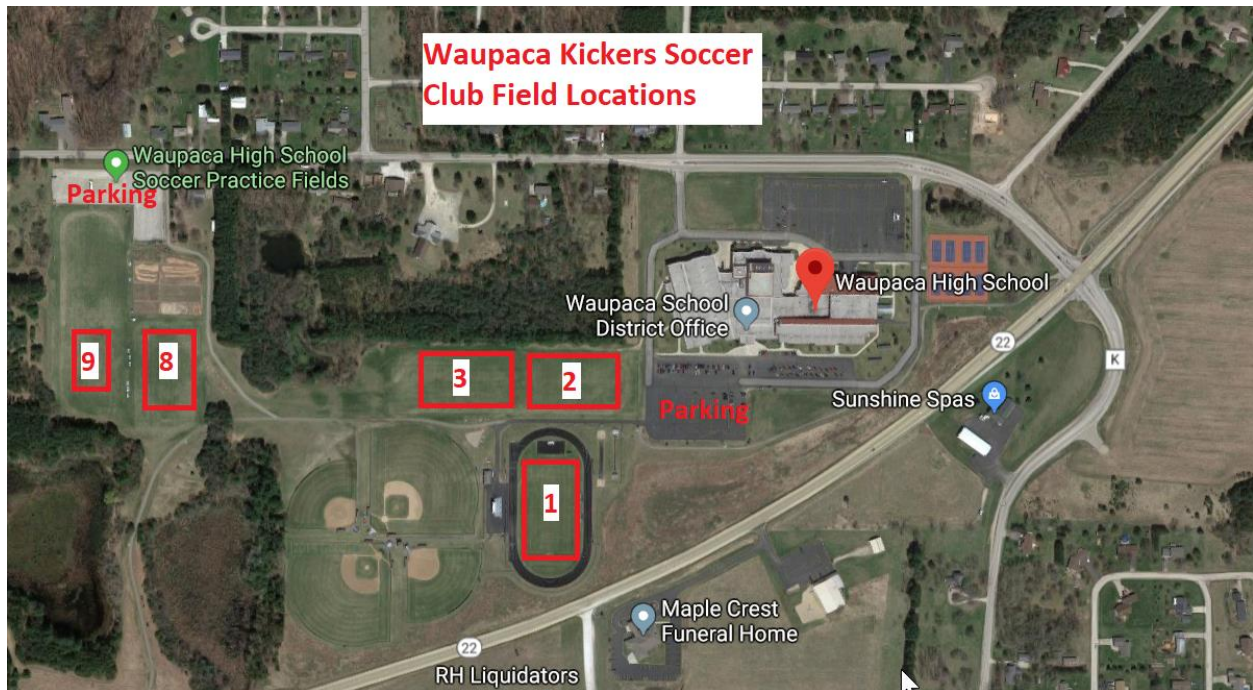

Waupaca Kickers Field Location / Field Numbering

¹Fields 1, 2, and 3 are U13-U19; Field 8 is U12; Field 9 is U10

²Field 1 is artificial turf; Fields 2, 3, 8, and 9 are natural grass